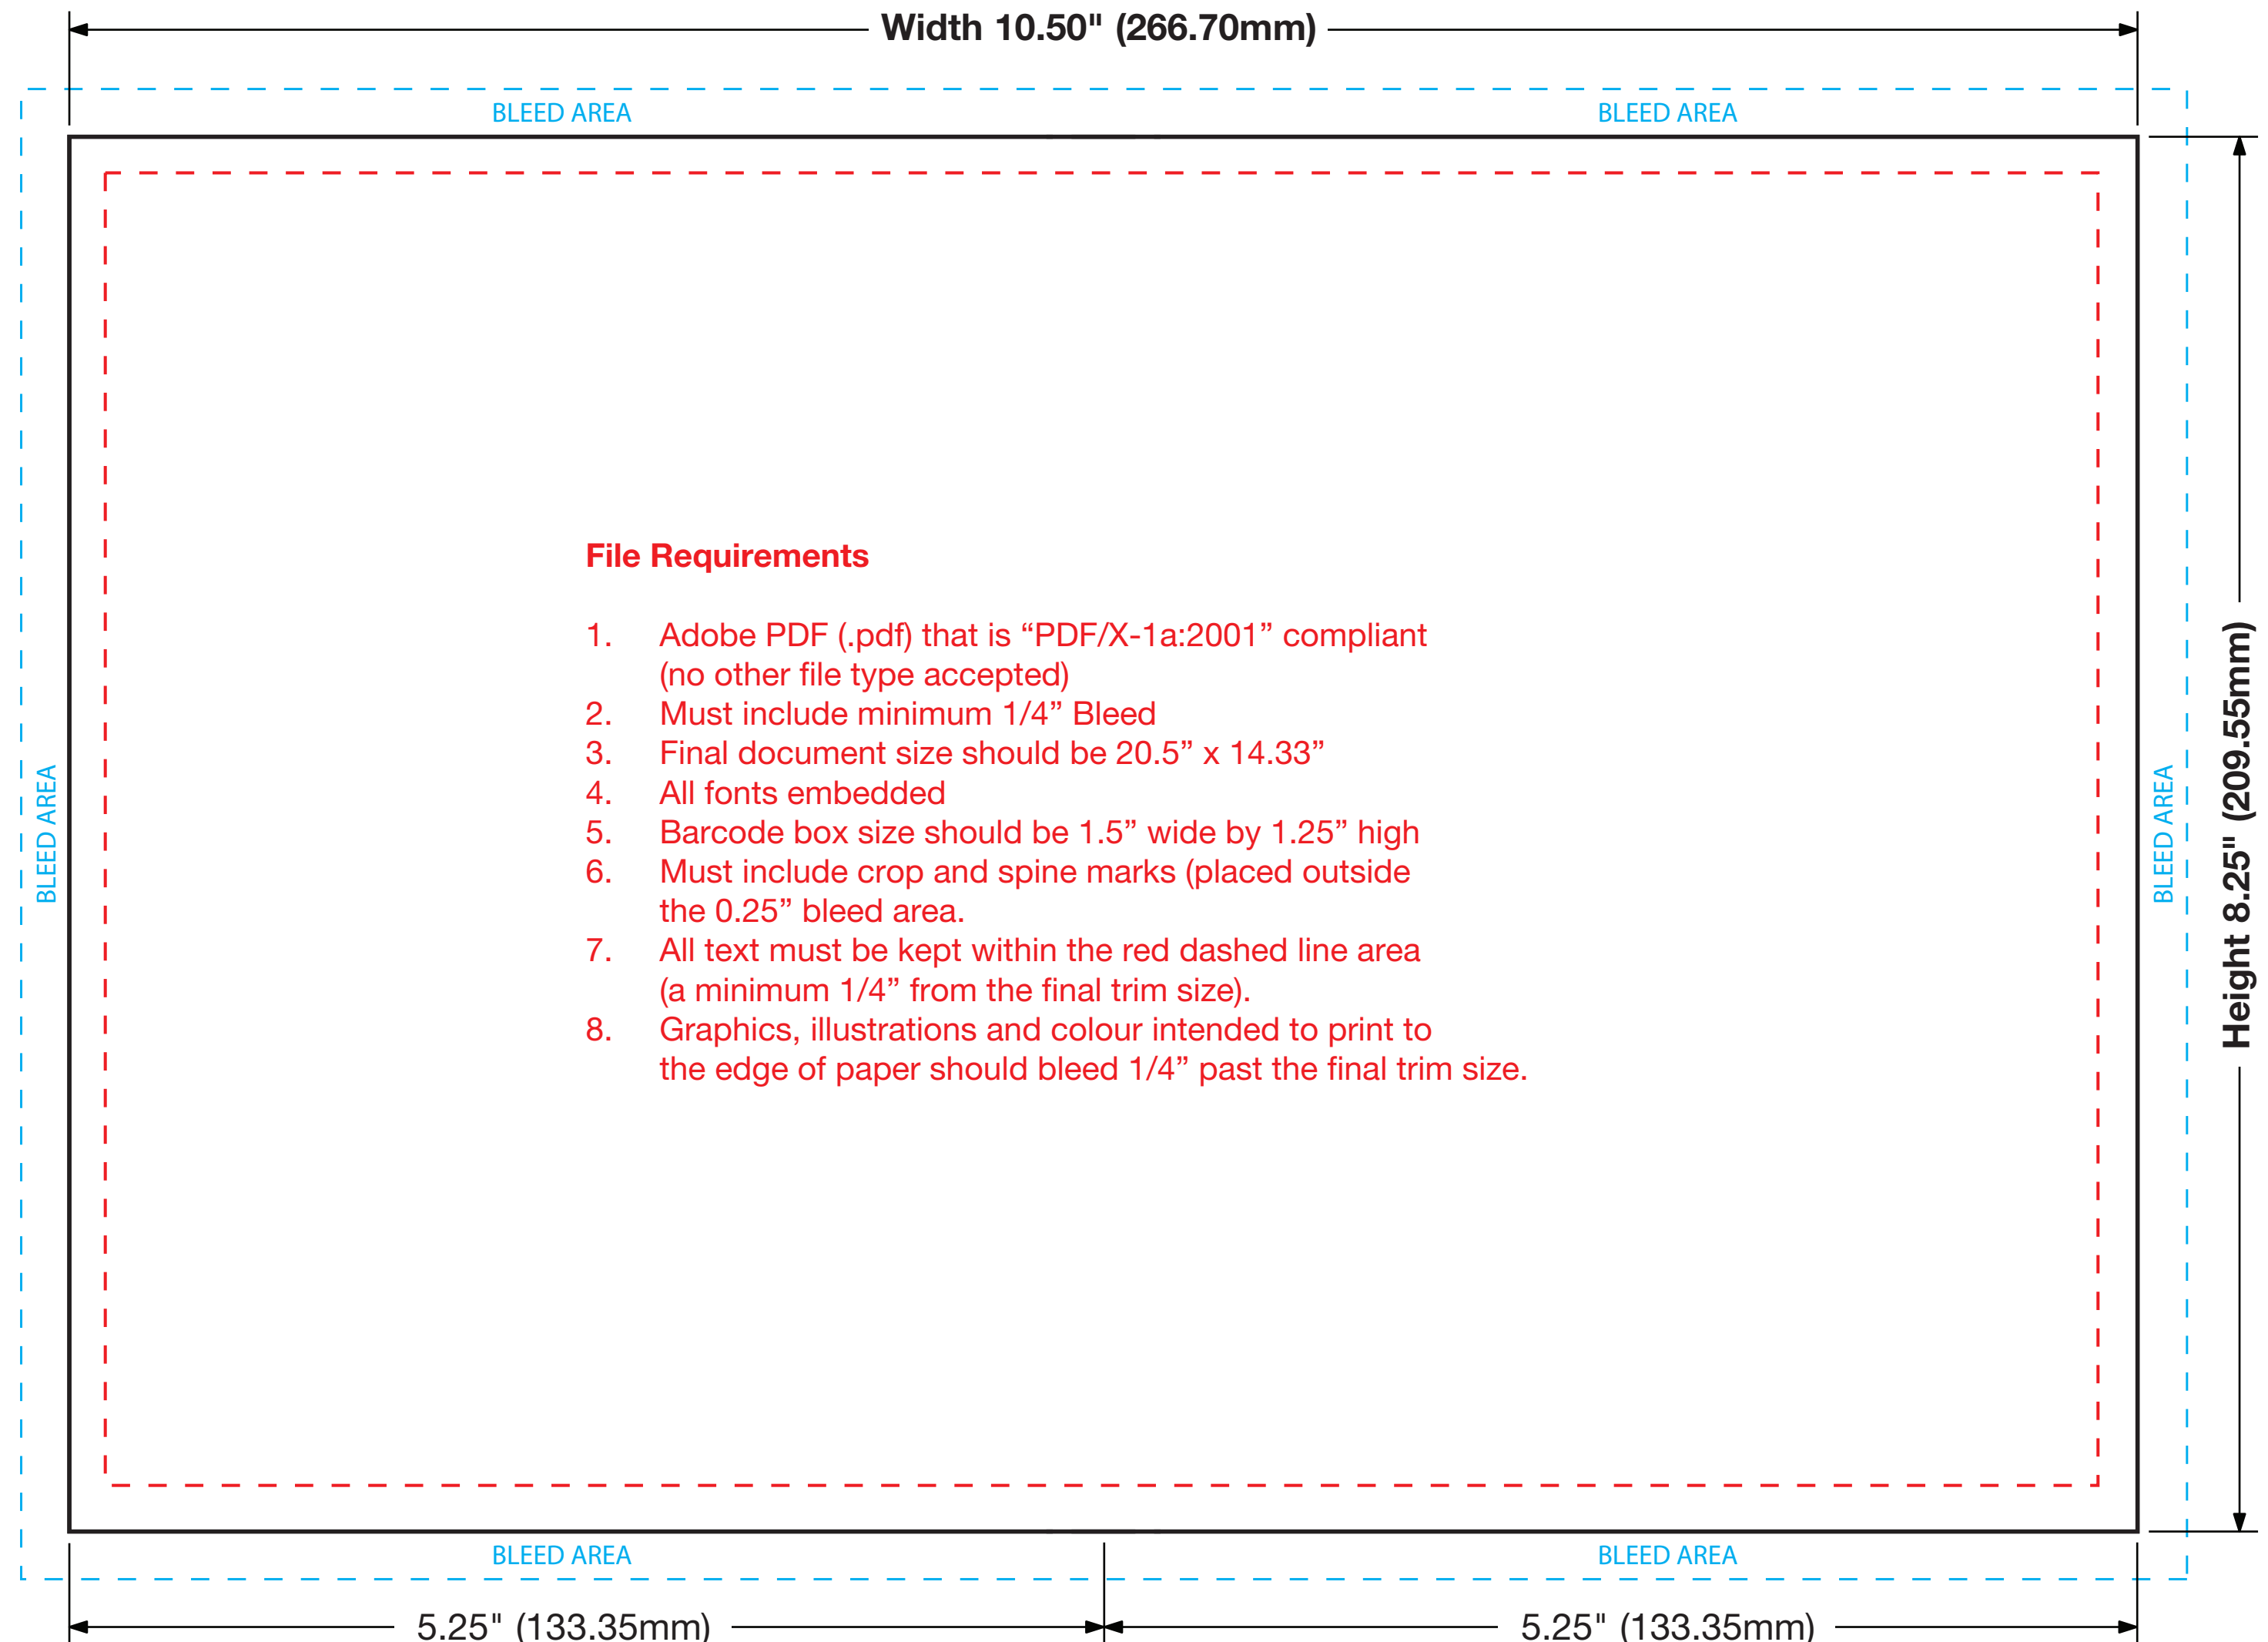

NOTE: For Reference Only. Do not design on this template.

Saddle-Stitched Cover Template

5.25 (133.35mm) x 8.25 (209.55mm)

07/04/2008 Rev 1

- All images must bleed to the CYAN dashed line (0.25" bleed outside the final crop size).
- For best results, all live elements (eg. text, barcodes) should be kept 0.25" inside the trim size.
- We recommend that no straight edge borders, rules or text be placed within 0.125" (3.175 mm) of the top, bottom, or side of the front or back cover.