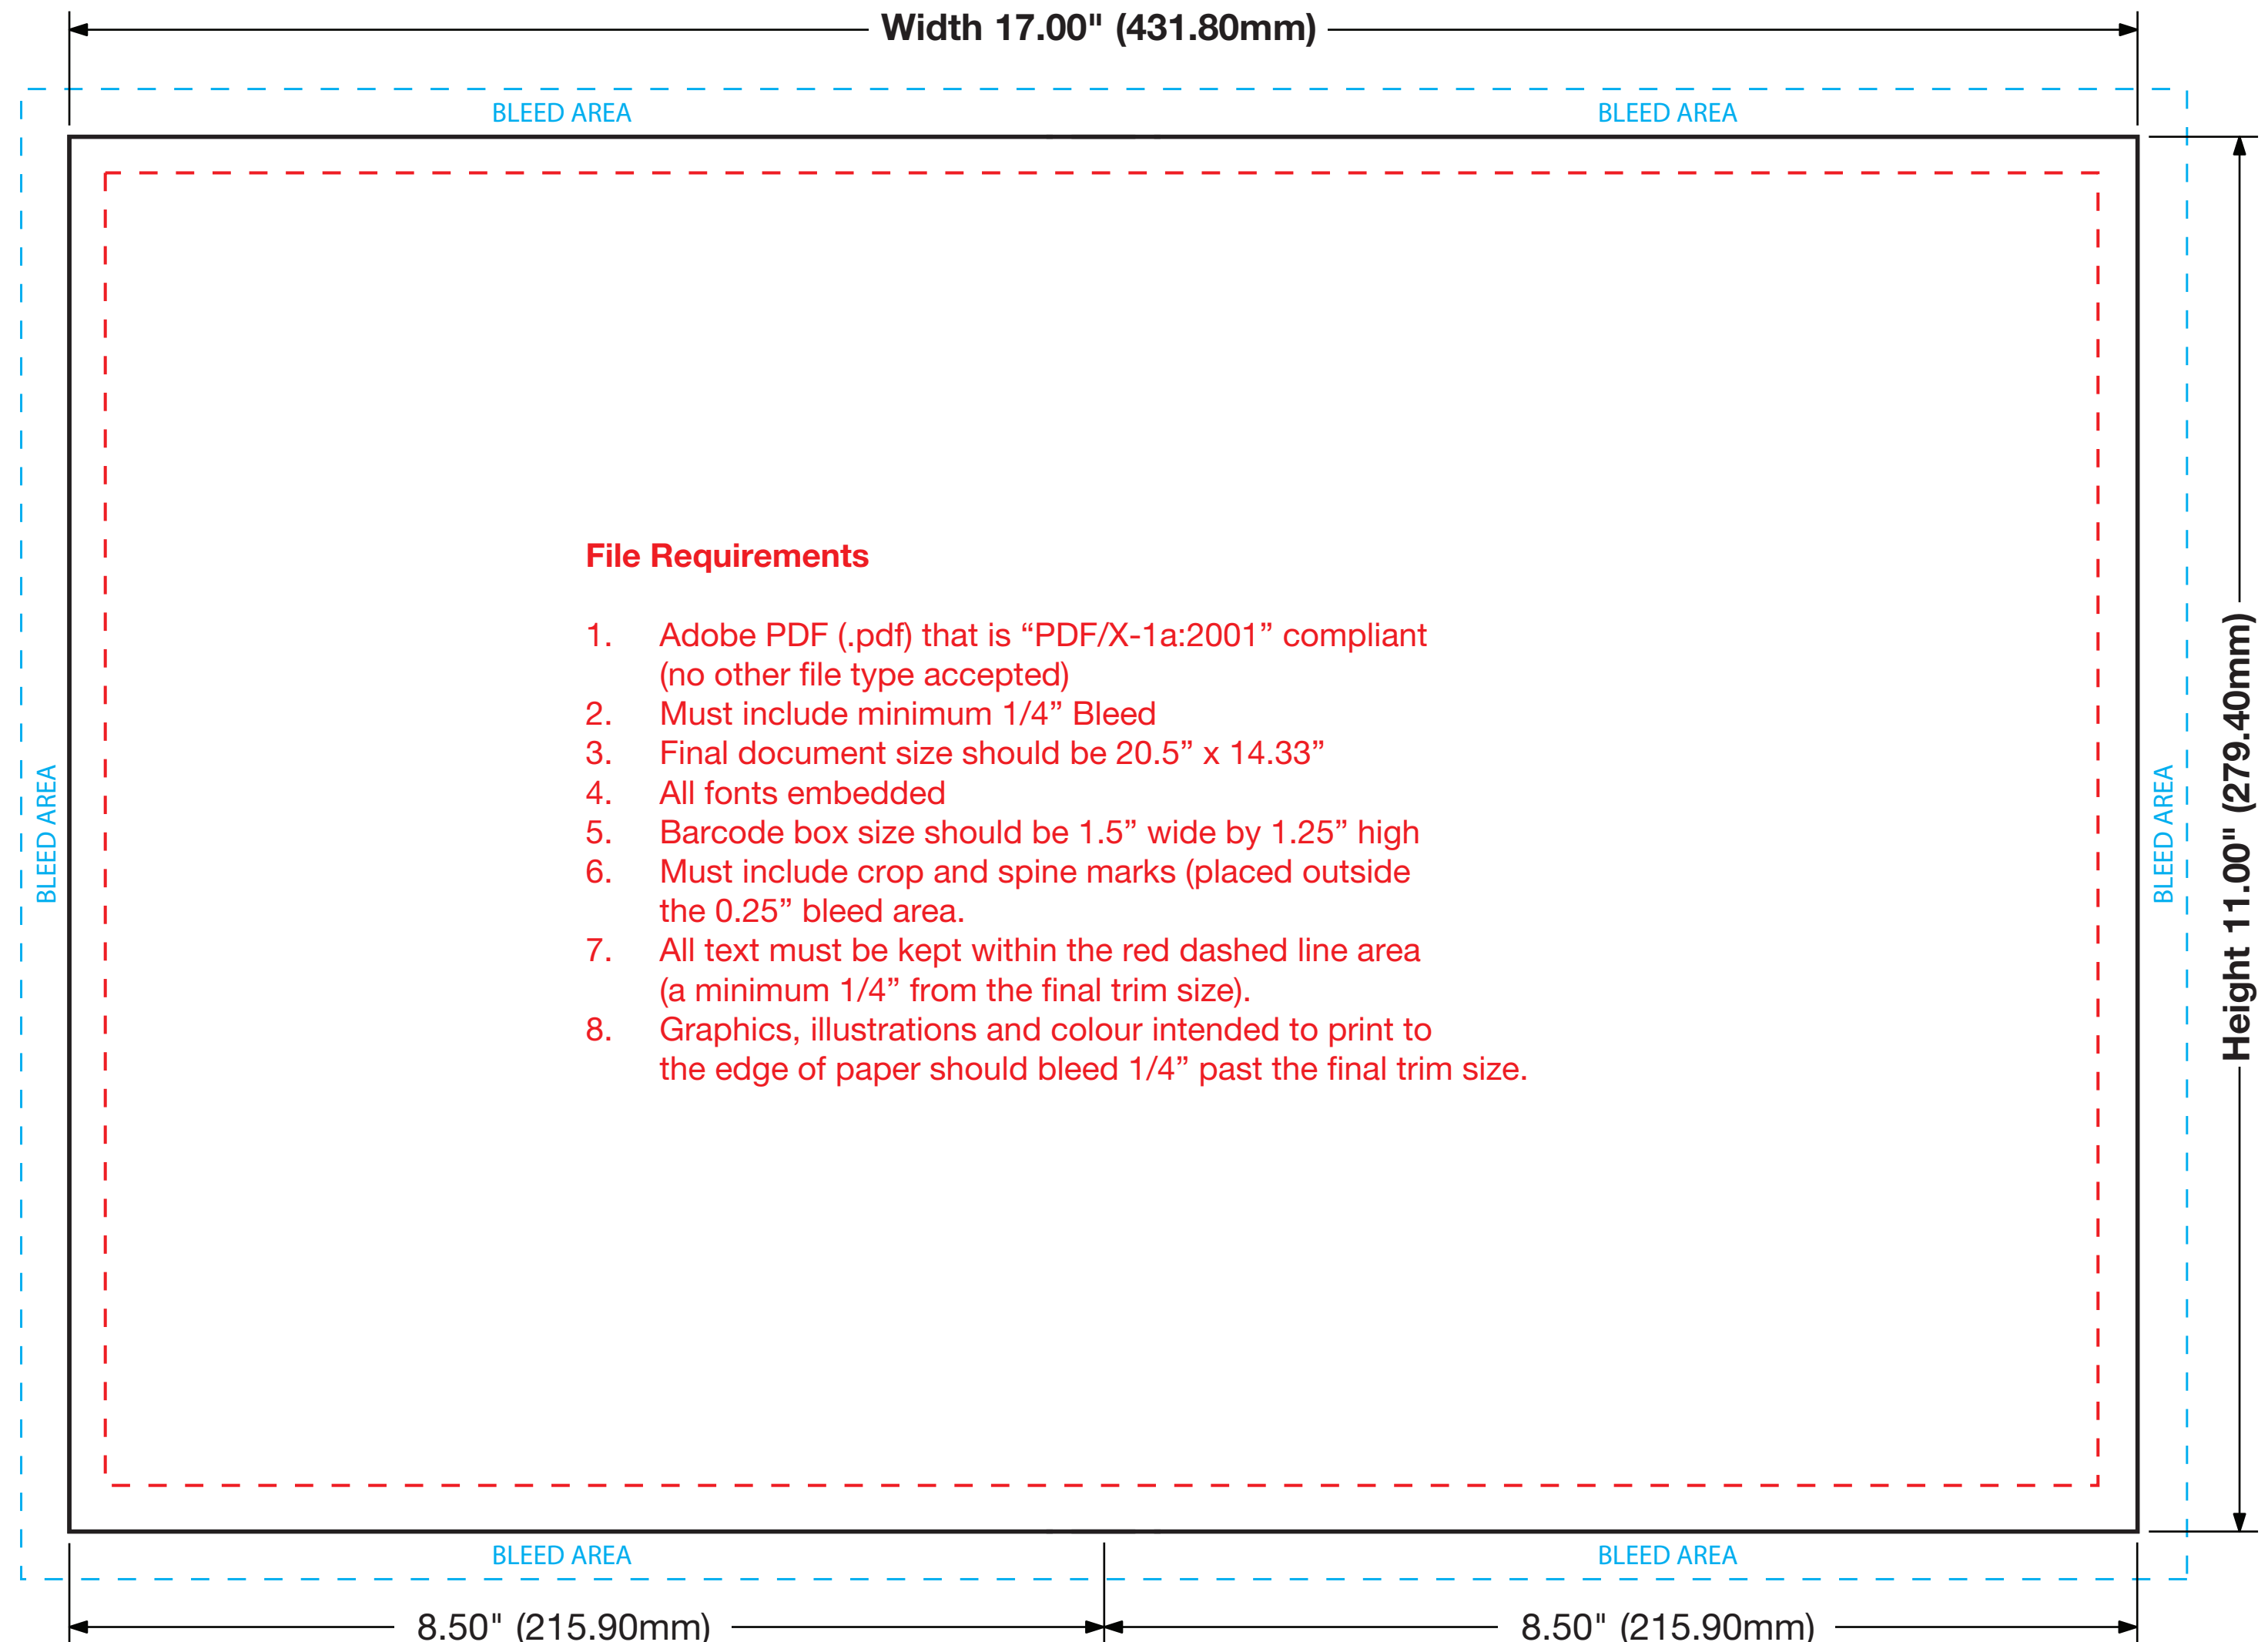

NOTE: For Reference Only. Do not design on this template.

Saddle-Stitched Cover Template

8.50 (215.90mm) x 11.00 (279.40mm)

07/04/2008 Rev 1

- All images must bleed to the CYAN dashed line (0.25" bleed outside the final crop size).
- For best results, all live elements (eg. text, barcodes) should be kept 0.25" inside the trim size.
- We recommend that no straight edge borders, rules or text be placed within 0.125" (3.175 mm) of the top, bottom, or side of the front or back cover.