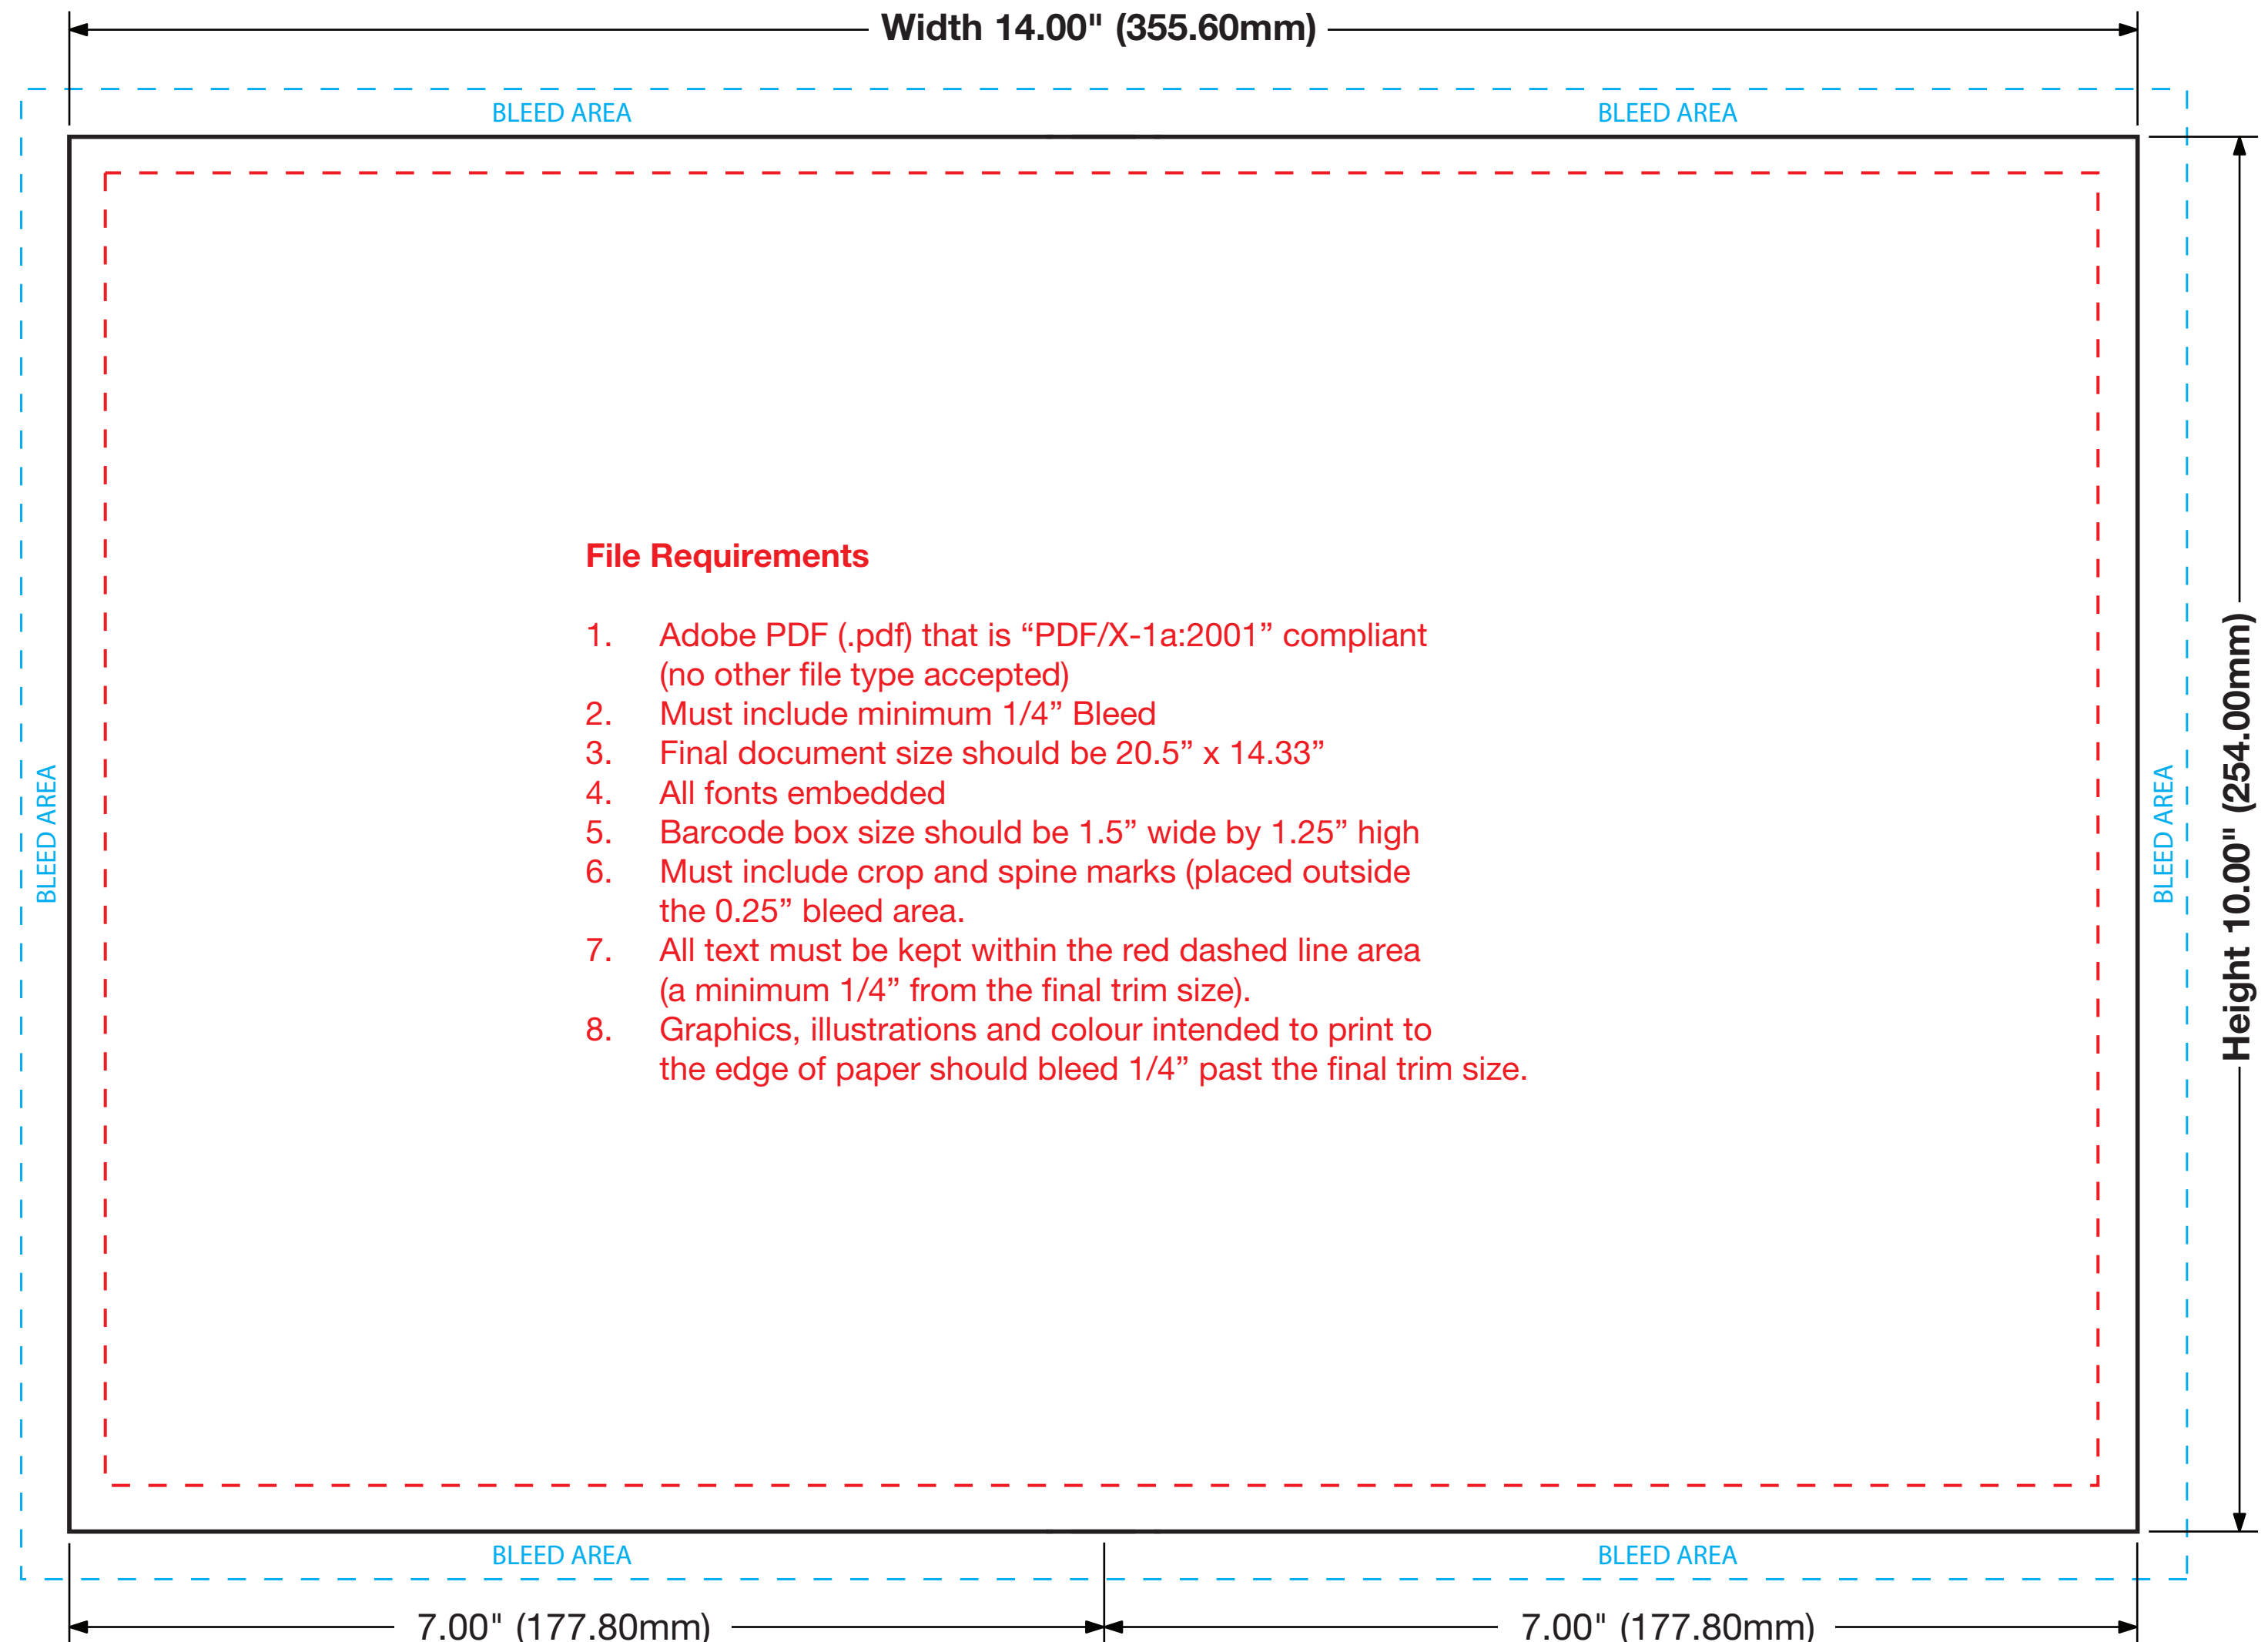

NOTE: For Reference Only. Do not design on this template.

Saddle-Stitched Cover Template

7.00 (177.80mm) x 10.00 (254.00mm)

07/04/2008 Rev 1

- All images must bleed to the CYAN dashed line (0.25" bleed outside the final crop size).
- For best results, all live elements (eg. text, barcodes) should be kept 0.25" inside the trim size.
- We recommend that no straight edge borders, rules or text be placed within 0.125" (3.175 mm) of the top, bottom, or side of the front or back cover.