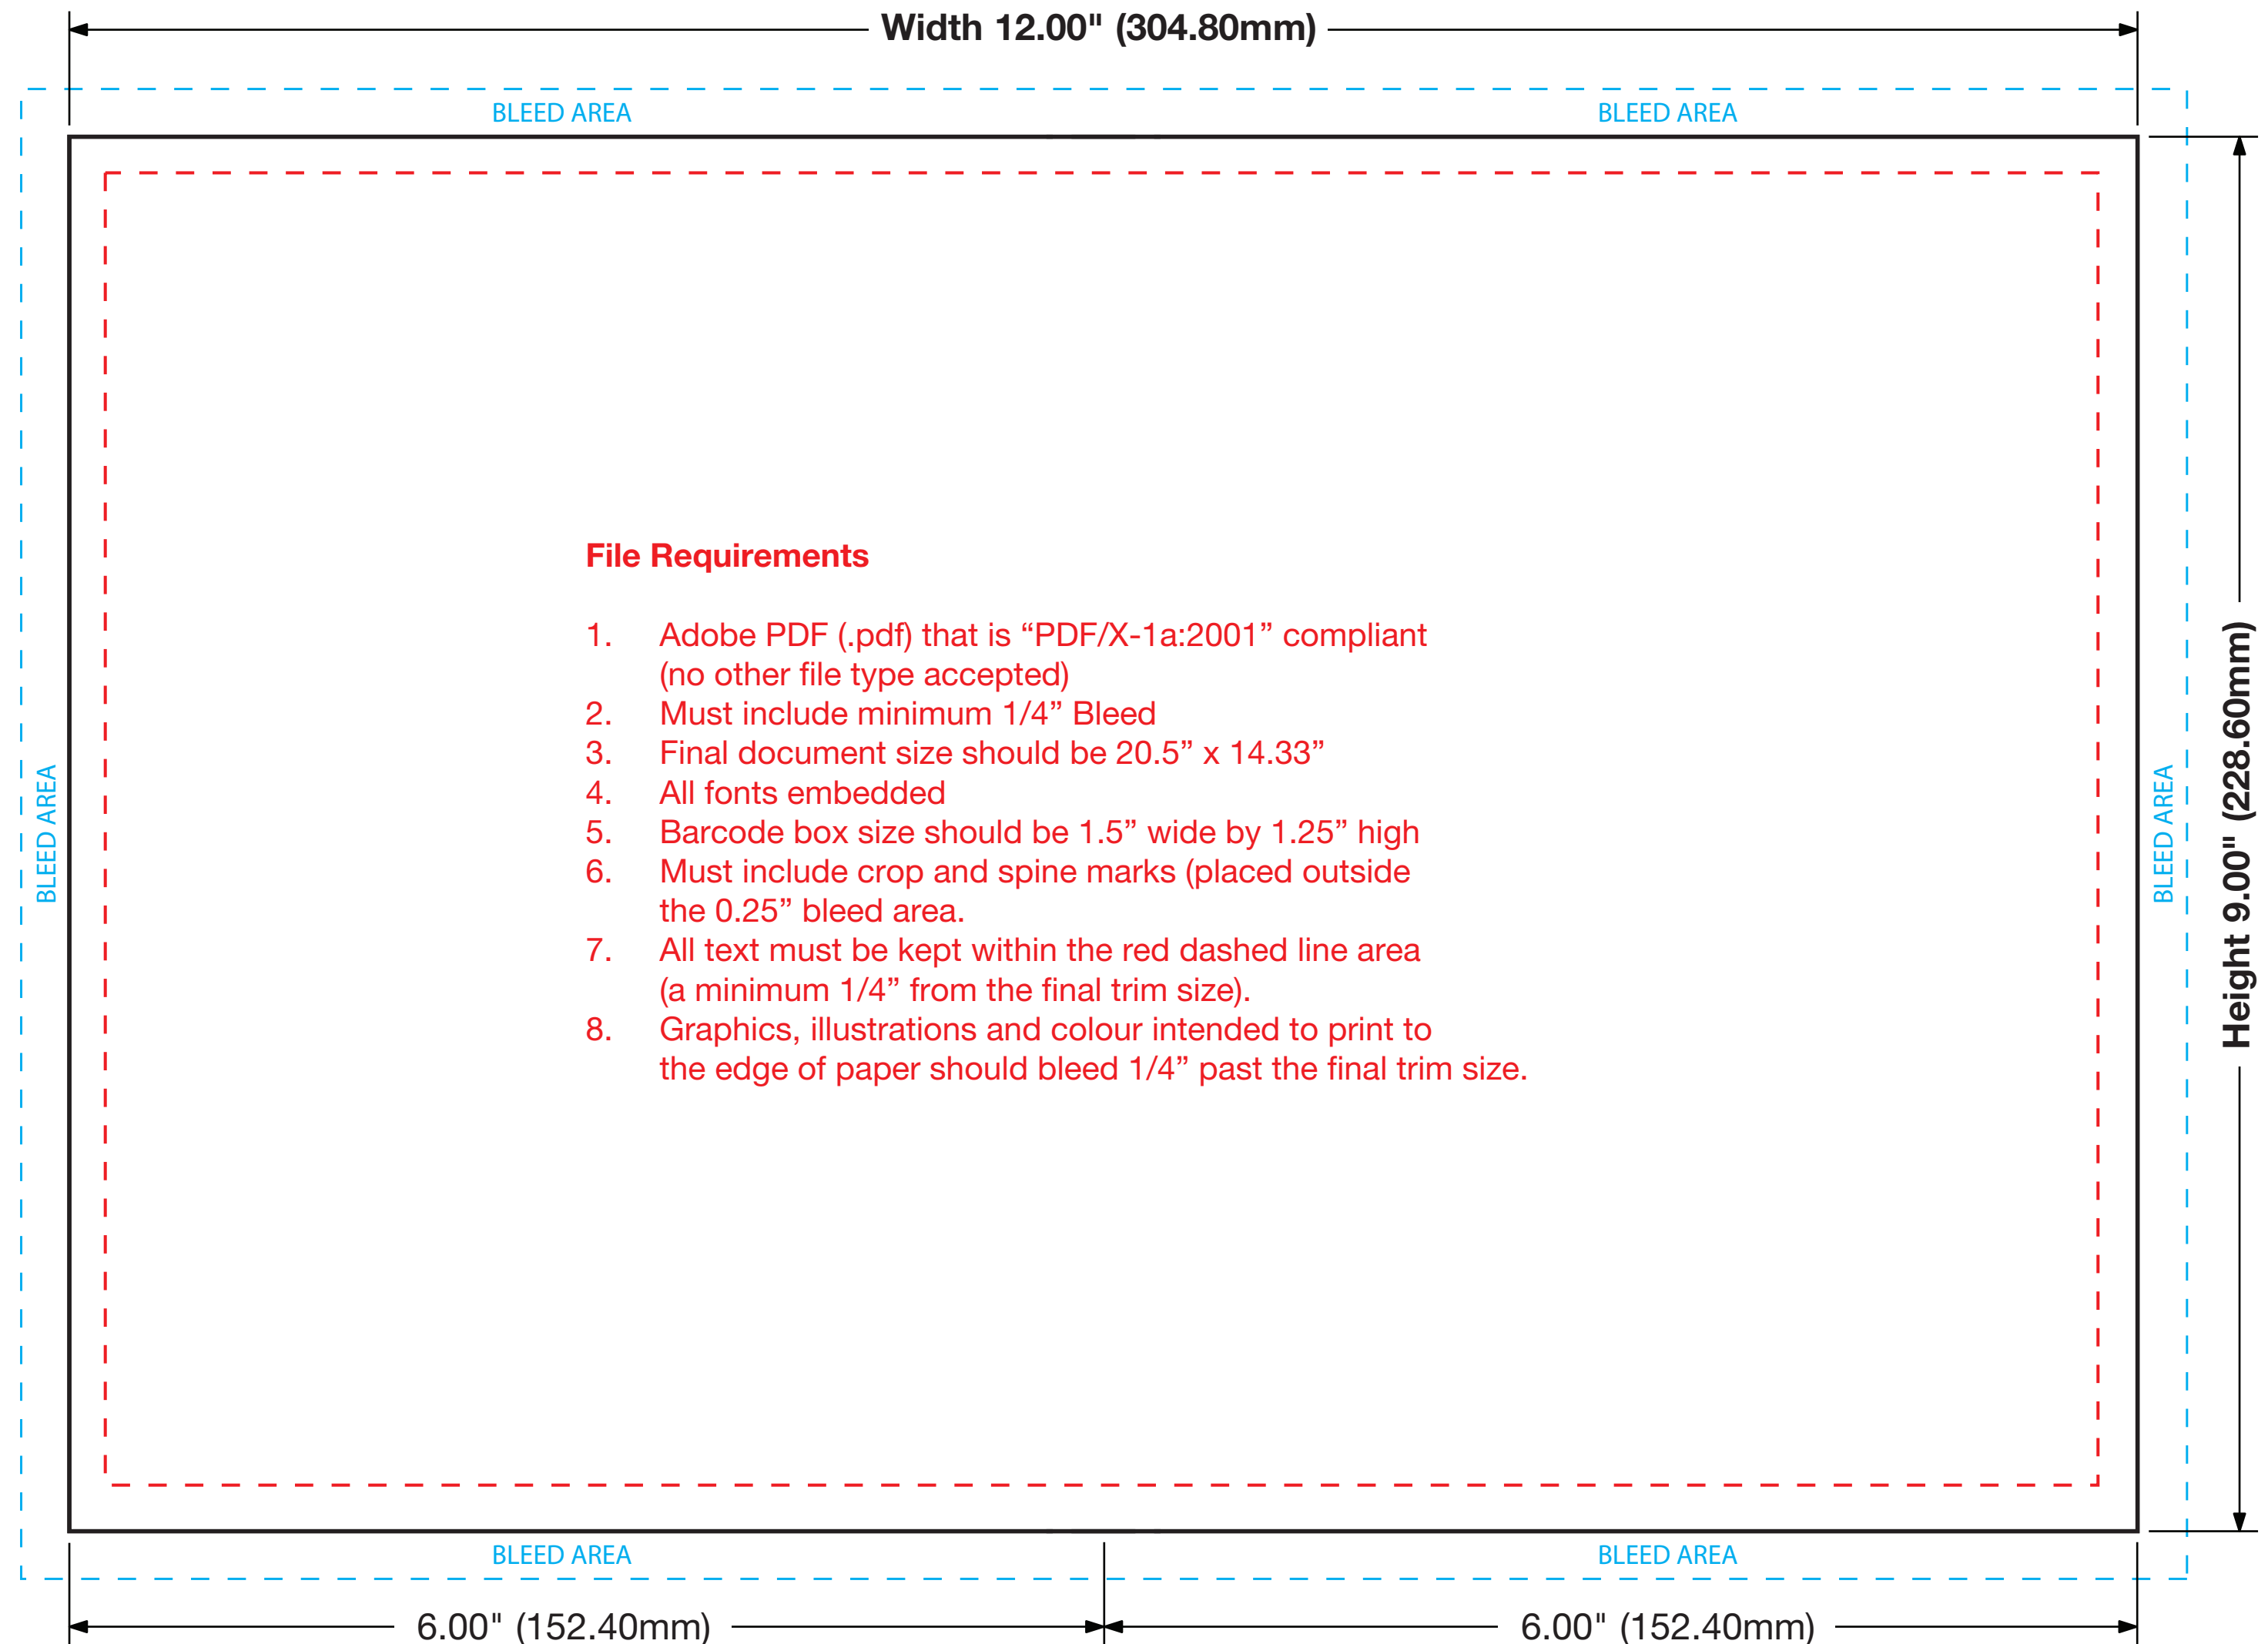

NOTE: For Reference Only. Do not design on this template.

Saddle-Stitched Cover Template

6.00 (152.40mm) x 9.00 (228.60mm)

07/04/2008 Rev 1

- All images must bleed to the CYAN dashed line (0.25" bleed outside the final crop size).
- For best results, all live elements (eg. text, barcodes) should be kept 0.25" inside the trim size.
- We recommend that no straight edge borders, rules or text be placed within 0.125" (3.175 mm) of the top, bottom, or side of the front or back cover.