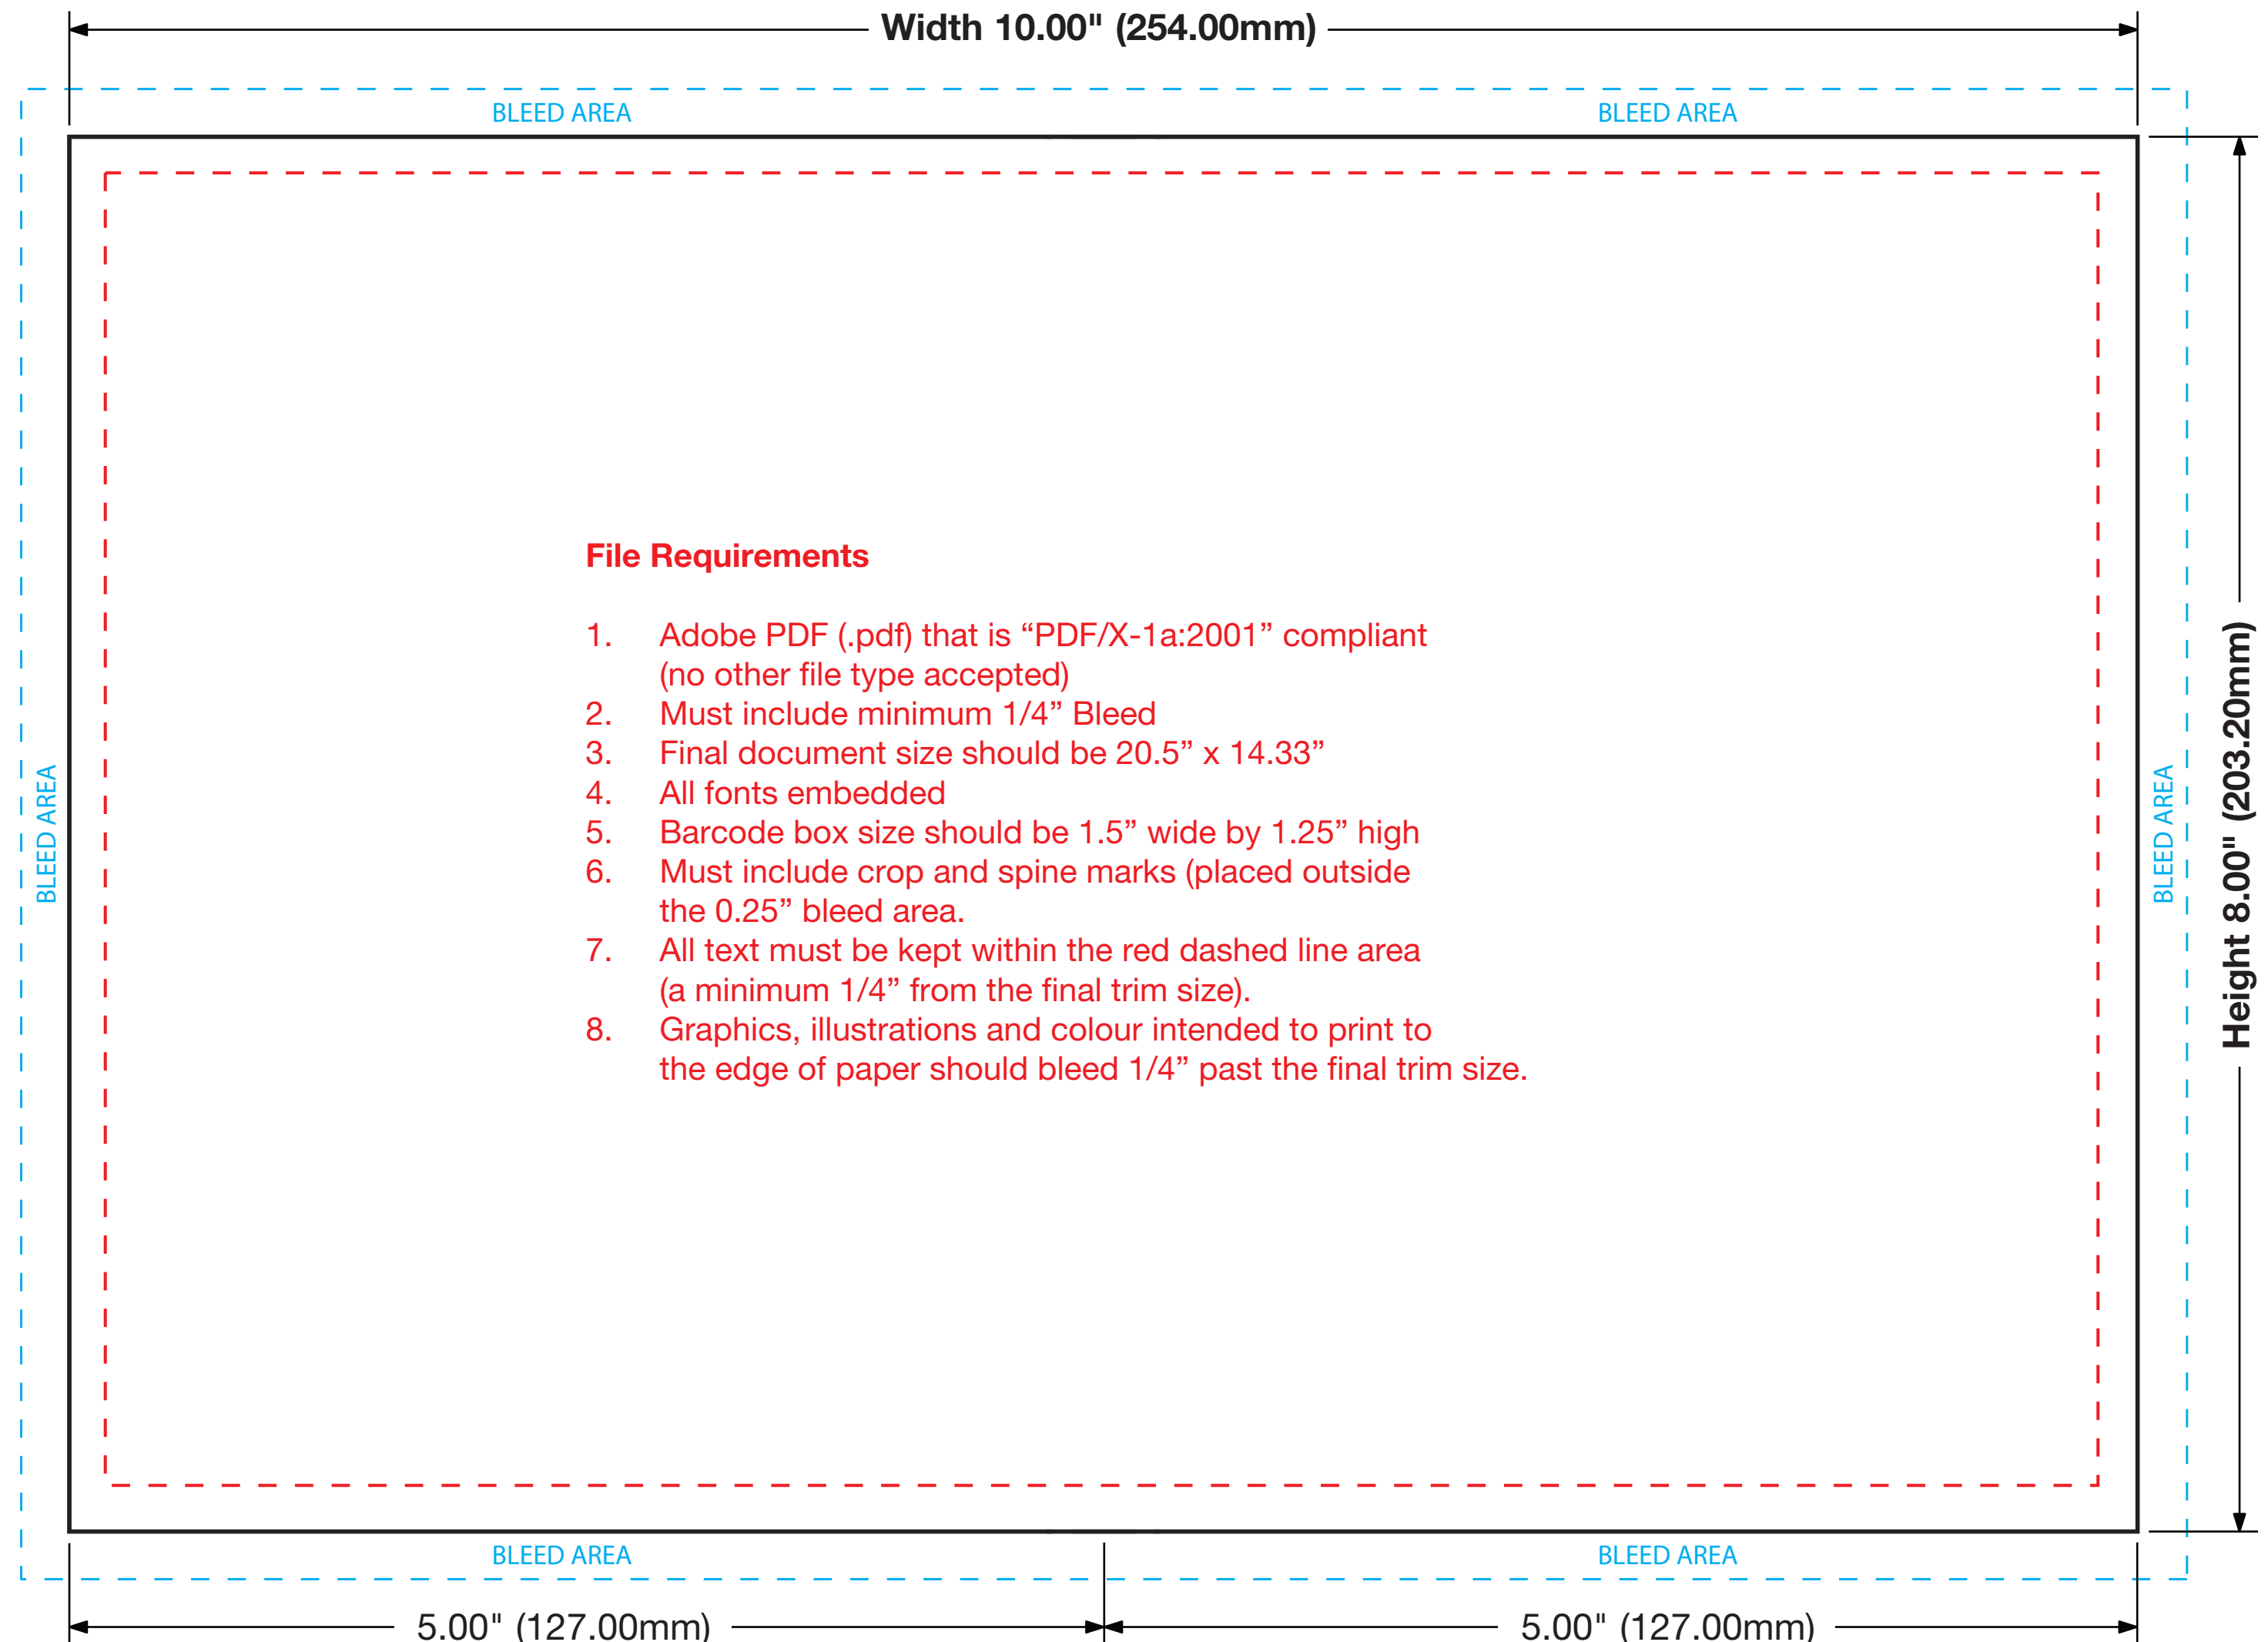

NOTE: For Reference Only. Do not design on this template.

Saddle-Stitched Cover Template

5.00 (127.00mm) x 8.00 (203.20mm)

07/04/2008 Rev 1

- All images must bleed to the CYAN dashed line (0.25" bleed outside the final crop size).
- For best results, all live elements (eg. text, barcodes) should be kept 0.25" inside the trim size.
- We recommend that no straight edge borders, rules or text be placed within 0.125" (3.175 mm) of the top, bottom, or side of the front or back cover.