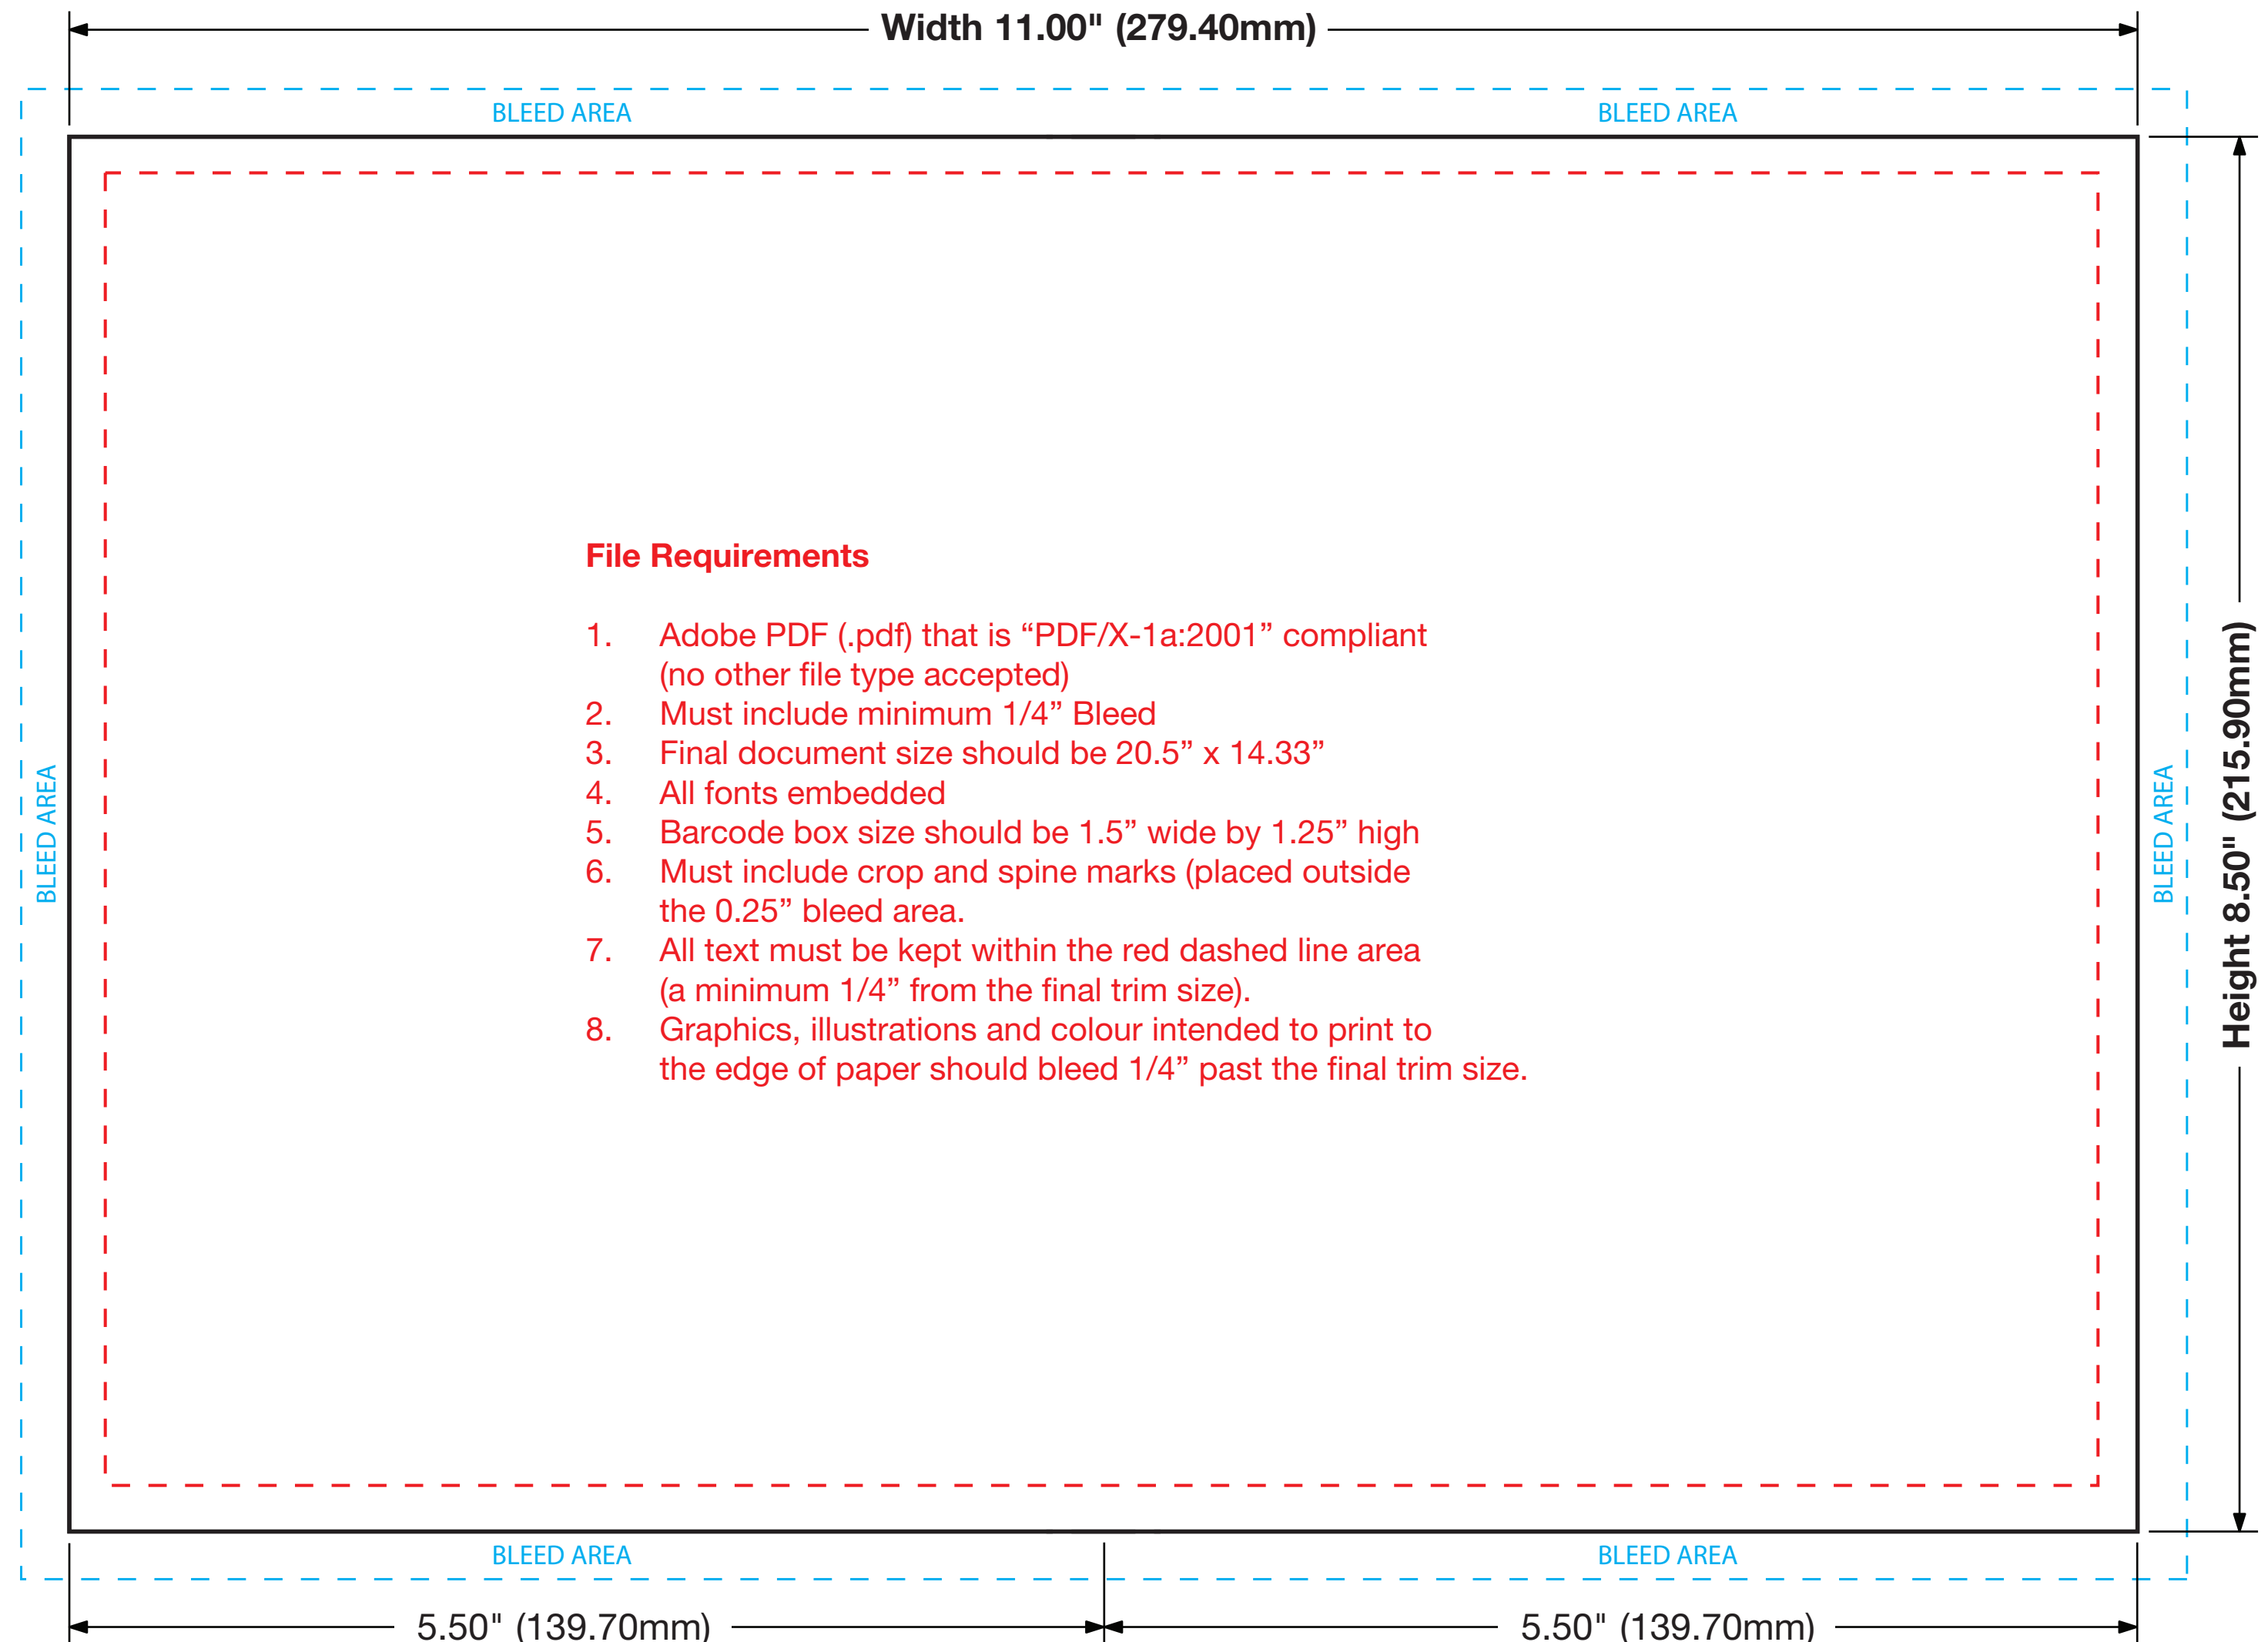

NOTE: For Reference Only. Do not design on this template.

Saddle-Stitched Cover Template

5.50 (139.70mm) x 8.50 (215.90mm)

07/04/2008 Rev 1

- All images must bleed to the CYAN dashed line (0.25" bleed outside the final crop size).
- For best results, all live elements (eg. text, barcodes) should be kept 0.25" inside the trim size.
- We recommend that no straight edge borders, rules or text be placed within 0.125" (3.175 mm) of the top, bottom, or side of the front or back cover.