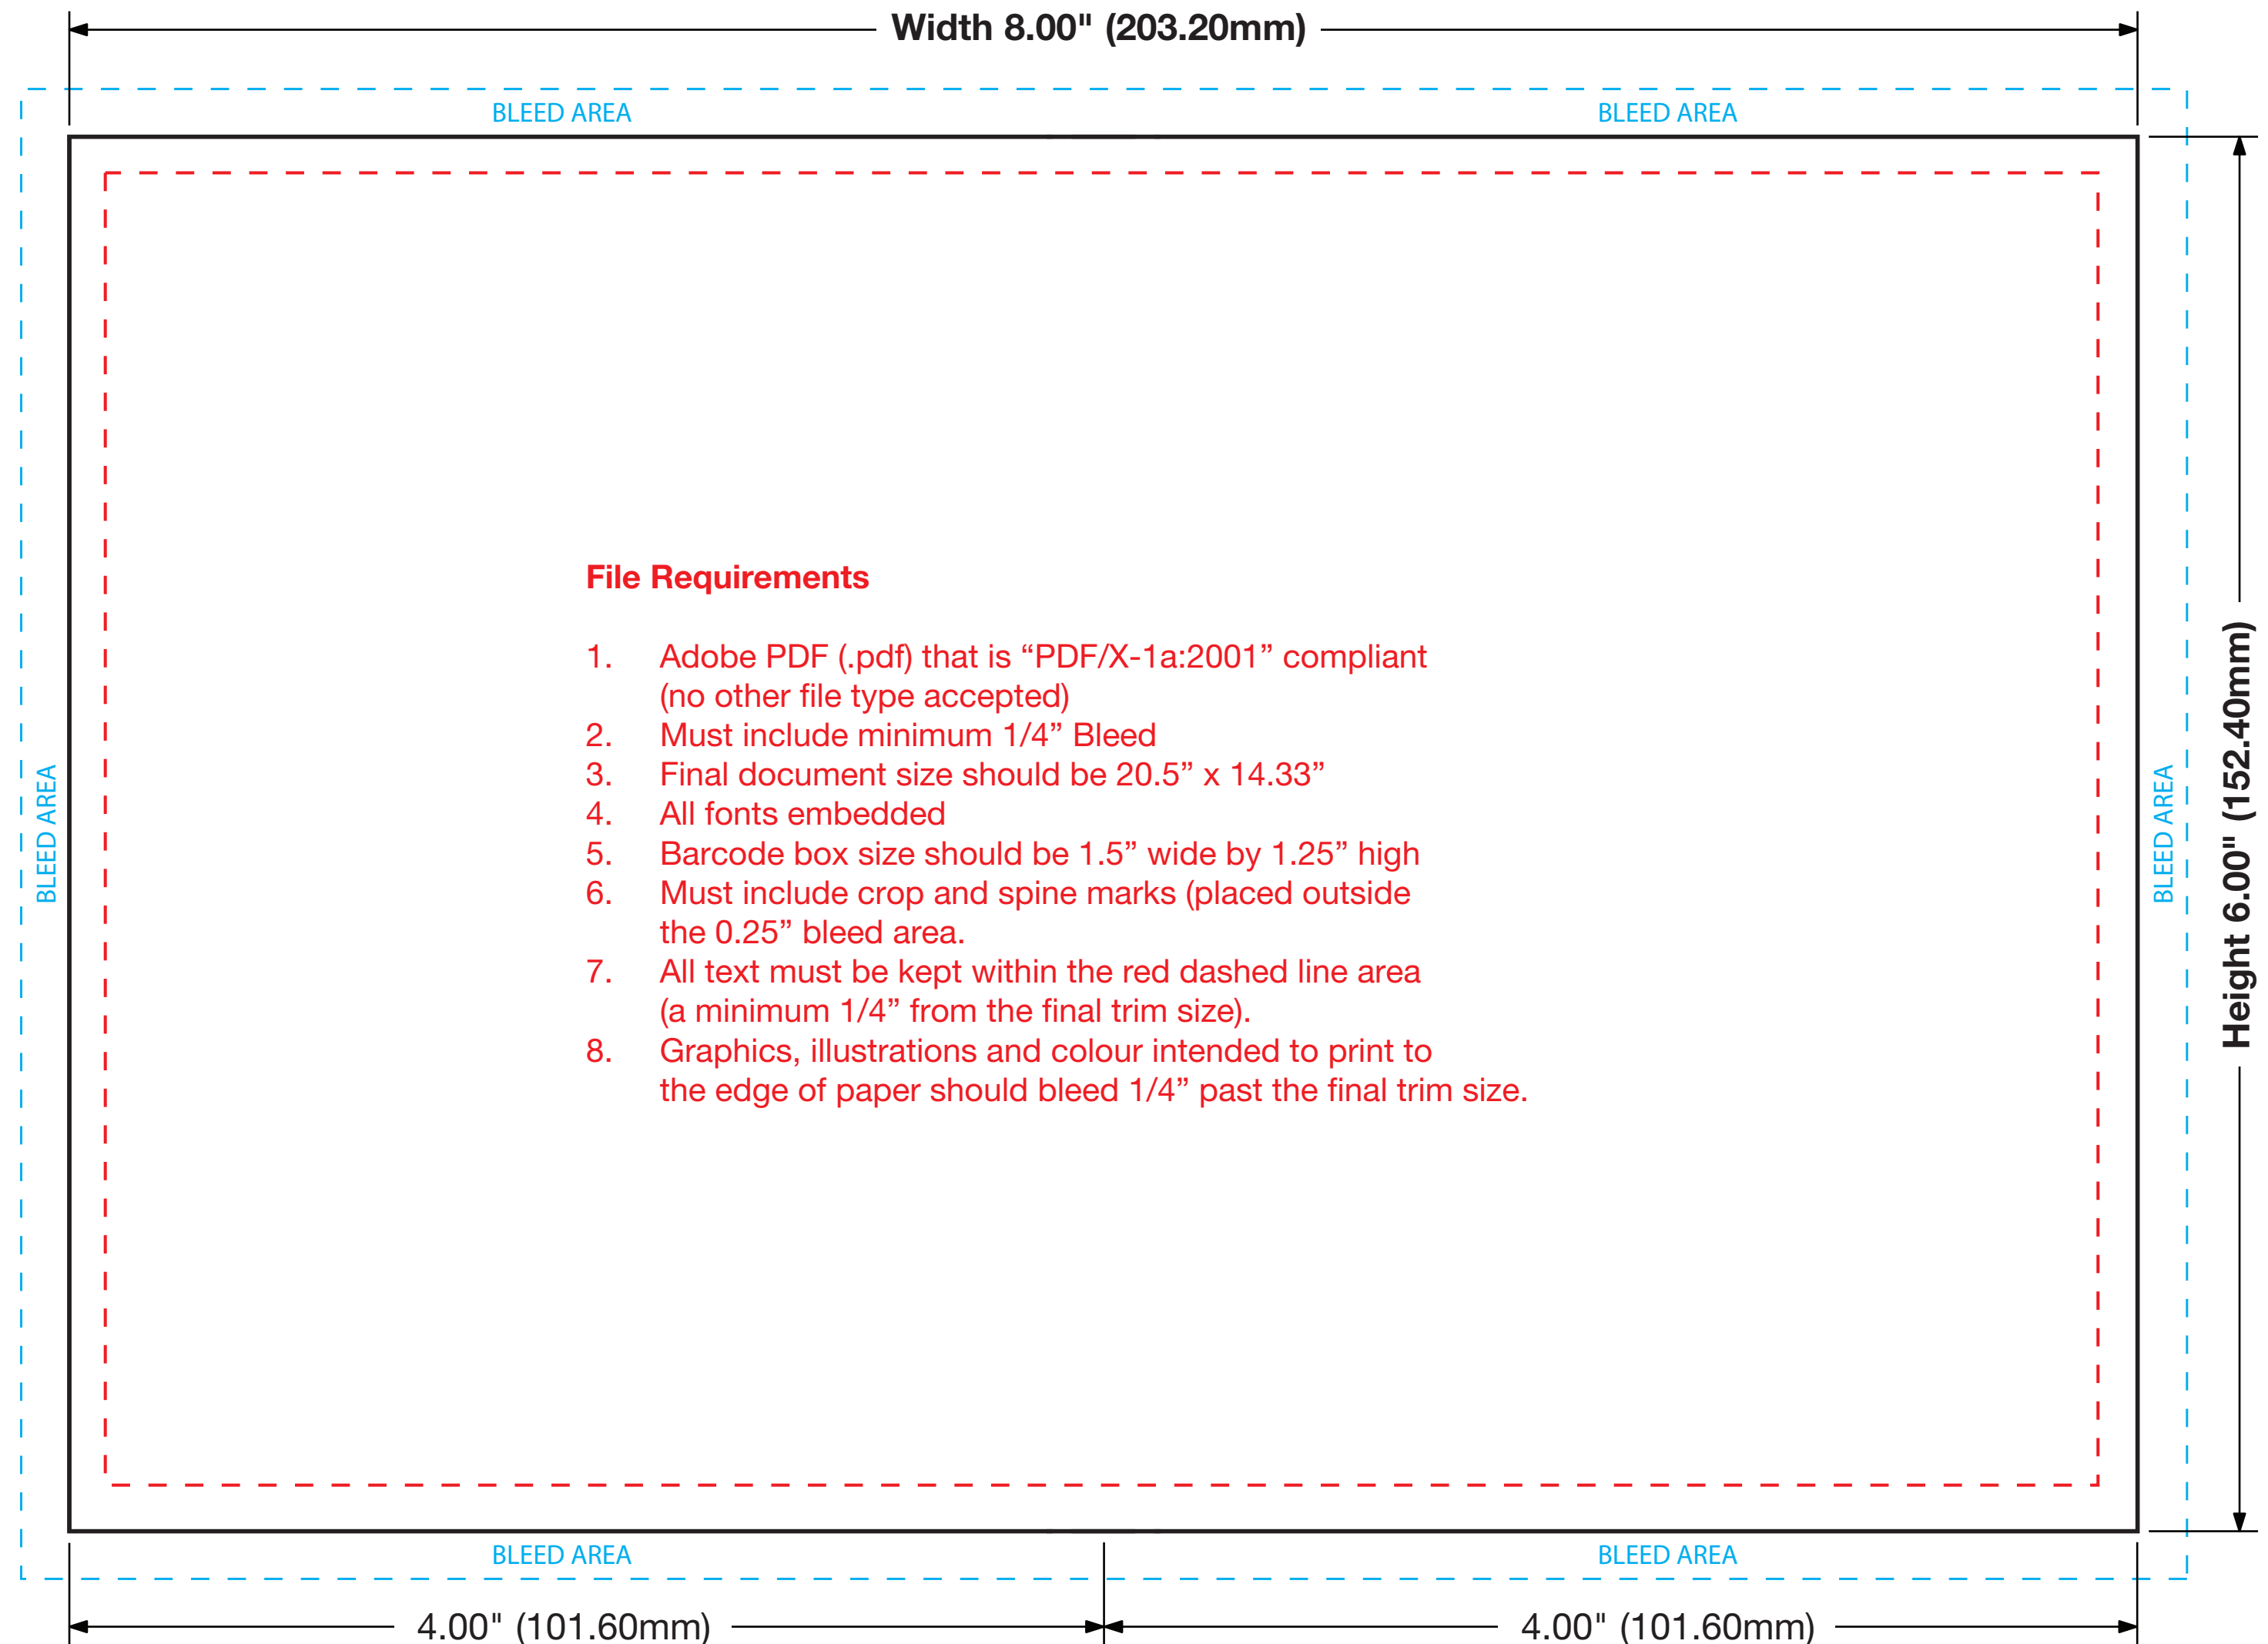

NOTE: For Reference Only. Do not design on this template.

Saddle-Stitched Cover Template

4.00 (101.60mm) x 6.00 (152.40mm)

07/04/2008 Rev 1

- All images must bleed to the CYAN dashed line (0.25" bleed outside the final crop size).
- For best results, all live elements (eg. text, barcodes) should be kept 0.25" inside the trim size.
- We recommend that no straight edge borders, rules or text be placed within 0.125" (3.175 mm) of the top, bottom, or side of the front or back cover.